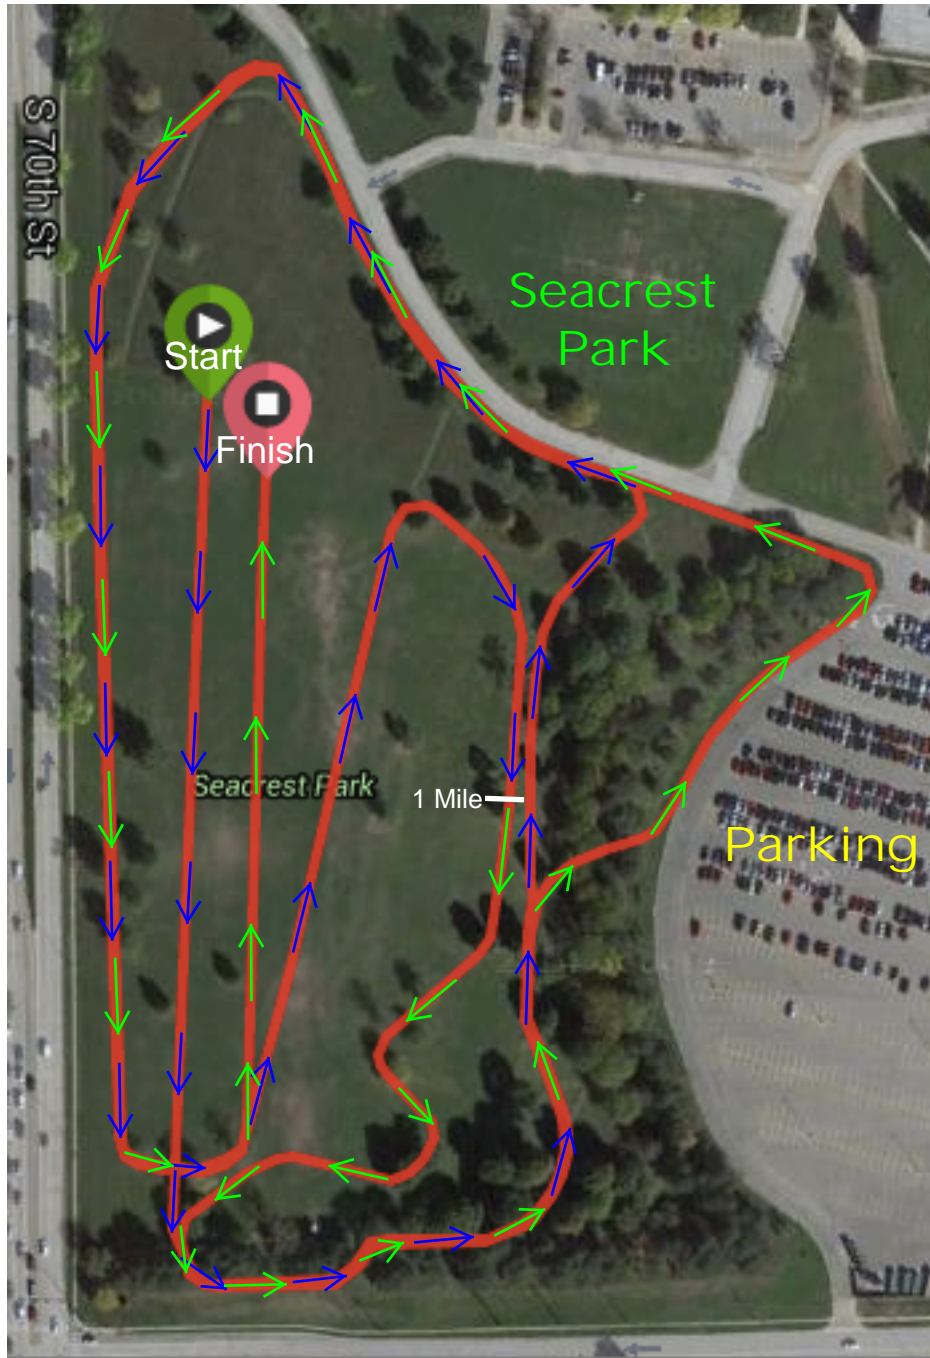

Catholic Junior High Cross Country 2 mile Course

Mile 1 = Blue →

Mile 2 = Green →